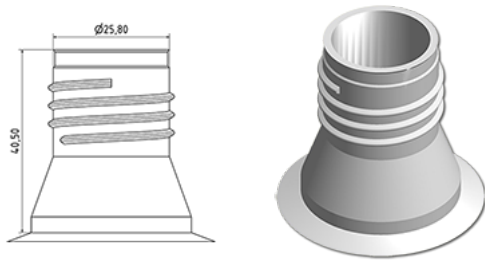

1000 ml detergent bottle with handle

General Information

Ordering numbers : S01190000A01N0006060

Capacity : 1000 ml

Weight : 60.000 gr

Color : C000 (Nat.)

Material : M90 (MAT. HDPE SABIC B.5421)

Media

Neck : G006 (1l and 2l detergent with handle)

Specification : N0

Without level line, without tactile sigle

Standard packaging : A01

72 pieces per carton / 1152 pieces per pallet

- Pieces arranged in the boxes
- 16 Boxes C13
- 1 pallet 100 X 120

X : 49,6 cm - Y : 58 cm - Z : 51,5 cm