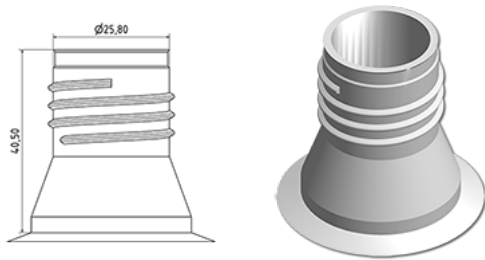

1000 ml detergent bottle with handle

**General Information**

**Ordering numbers : S01190000A01N0006060**

Capacity : 1000 ml

Weight : 60.000 gr

Color : C000 (Nat.)

Material : M90 (MAT. HDPE SABIC B.5421)

**Media**

**Neck : G006 (1l and 2l detergent with handle)**

**Specification : N0**

Without level line, without tactile sigle

**Standard packaging : A01**

72 pieces per carton / 1152 pieces per pallet

- Pieces arranged in the boxes
- 16 Boxes C13
- 1 pallet 100 X 120

X : 49,6 cm - Y : 58 cm - Z : 51,5 cm