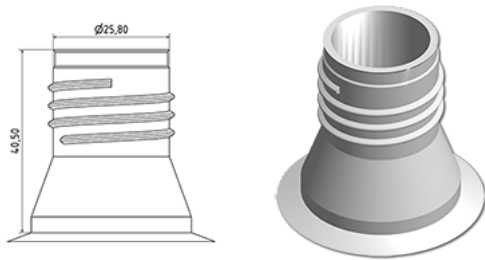

1000 ml detergent bottle with handle

General Information

Ordering numbers : S01122000A01N0006060
Capacity : 1000 ml
Weight : 60.000 gr
Color : C000 (Nat.)
Material : M22 (MAT.PP DOW R7050-02N (R338-02N))

Media

Neck : G006 (1l and 2l detergent with handle)

Specification : N0

Without level line, without tactile sigle

Standard packaging : A01

72 pieces per carton / 1152 pieces per pallet
- Pieces arranged in the boxes
- 16 Boxes C13
- 1 pallet 100 X 120
X : 49,6 cm - Y : 58 cm - Z : 51,5 cm