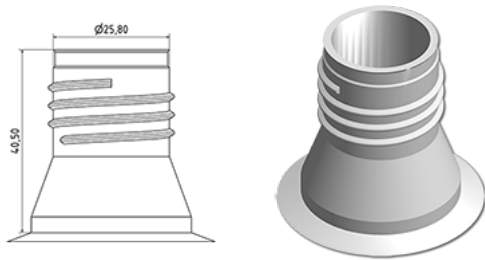

1000 ml detergent bottle with handle

General Information

Ordering numbers : S01122000A01N0006060

Capacity : 1000 ml

Weight : 60.000 gr

Color : C000 (Nat.)

Material : M22 (MAT.PP DOW R7050-02N (R338-02N))

Media

Neck : G006 (1l and 2l detergent with handle)

Specification : N0

Without level line, without tactile sigle

Standard packaging : A01

72 pieces per carton / 1152 pieces per pallet

- Pieces arranged in the boxes
- 16 Boxes C13
- 1 pallet 100 X 120

X : 49,6 cm - Y : 58 cm - Z : 51,5 cm