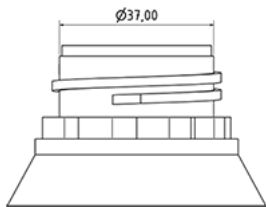

Cap B40 white with seal EPE

General Information

Ordering numbers : J125-I069V21J1079006

Weight : 6.000 gr

Neck : G079 (B40V cap with tamper evident ring)

Standard packaging : V21

1200 pieces per carton / 36000 pieces per pallet

- pieces loose in the boxes
- 30 Boxes C3
- 1 pallet 100 X 120

X : 38,6 cm - Y : 58,6 cm - Z : 30,7 cm

Media

Components

1 - Bouchon B40 blanc non jointe

Material : MAT.HOSTALEN GD4755

Color : C069 (Blanc)

2 - Joint EPE D 39 mm