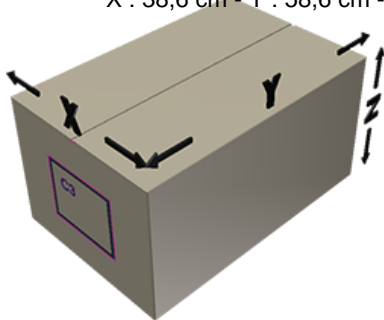

Cap B40 white with seal EPE

General Information

Ordering numbers : J125-I069V21J1079006

Weight : 6.000 gr

Neck : G079 (B40V cap with tamper evident ring)

Standard packaging : V21

1200 pieces per carton / 36000 pieces per pallet

- pieces loose in the boxes
- 30 Boxes C3
- 1 pallet 100 X 120

X : 38,6 cm - Y : 58,6 cm - Z : 30,7 cm

Media

Components

1 - Bouchon B40 blanc non jointe

Material : MAT.HOSTALEN GD4755

Color : C069 (Blanc)

2 - Joint EPE D 39 mm