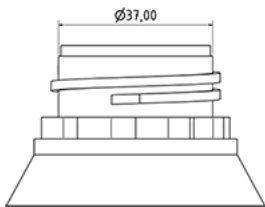

Cap B40 white with seal EPE

General Information

Ordering numbers : J125-I069V21J1079006

Weight : 6.000 gr

Neck : G079 (B40V cap with tamper evident ring)

Standard packaging : V21

1200 pieces per carton / 36000 pieces per pallet

- pieces loose in the boxes
- 30 Boxes C3
- 1 pallet 100 X 120

X : 38,6 cm - Y : 58,6 cm - Z : 30,7 cm

Media

Components

1 - Bouchon B40 blanc non jointe

Material : MAT.HOSTALEN GD4755

Color : C069 (Blanc)

2 - Joint EPE D 39 mm