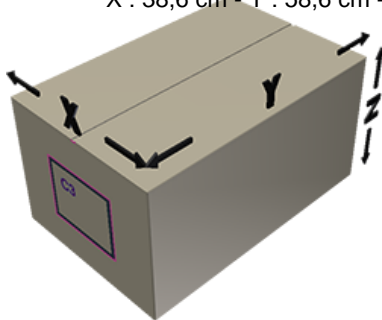

Cap B40 blue with seal EPE

General Information

Ordering numbers : J125-I026V21J1079006

Weight : 6.000 gr

Neck : G079 (B40V cap with tamper evident ring)

Standard packaging : V21

1200 pieces per carton / 36000 pieces per pallet

- pieces loose in the boxes
- 30 Boxes C3
- 1 pallet 100 X 120

X : 38,6 cm - Y : 58,6 cm - Z : 30,7 cm

Media

Components

1 - Bouchon B40 bleu non jointe

Material : MAT.HOSTALEN GD4755

Color : C026 (Bleu 50/11659)