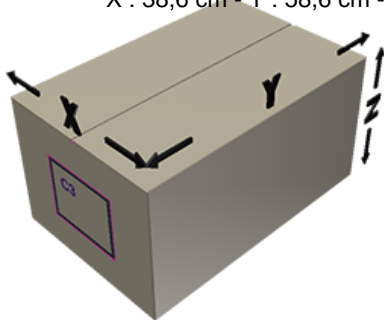

Cap B40 red with seal EPE

General Information

Ordering numbers : J125-I017V21J1079006

Weight : 6.000 gr

Neck : G079 (B40V cap with tamper evident ring)

Standard packaging : V21

1200 pieces per carton / 36000 pieces per pallet

- pieces loose in the boxes
- 30 Boxes C3
- 1 pallet 100 X 120

X : 38,6 cm - Y : 58,6 cm - Z : 30,7 cm

Media

Components

1 - Bouchon B40 rouge non jointe

Material : MAT.HOSTALEN GD4755

Color : C017 (Rouge)

2 - Joint EPE D 39 mm