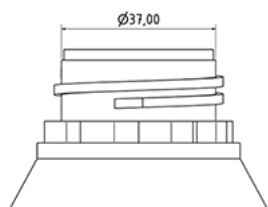

Cap B40 red with seal EPE

General Information

Ordering numbers : J125-I017V21J1079006

Weight : 6.000 gr

Neck : G079 (B40V cap with tamper evident ring)

Standard packaging : V21

1200 pieces per carton / 36000 pieces per pallet

- pieces loose in the boxes
- 30 Boxes C3
- 1 pallet 100 X 120

X : 38,6 cm - Y : 58,6 cm - Z : 30,7 cm

Media

Components

1 - Bouchon B40 rouge non jointe

Material : MAT.HOSTALEN GD4755

Color : C017 (Rouge)

2 - Joint EPE D 39 mm