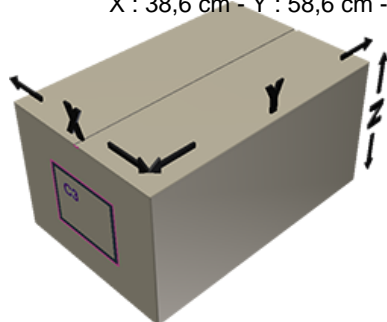

Cap B40 red with seal EPE

General Information

Ordering numbers : J125-I017V21J1079006

Weight : 6.000 gr

Neck : G079 (B40V cap with tamper evident ring)

Standard packaging : V21

1200 pieces per carton / 36000 pieces per pallet

- pieces loose in the boxes
- 30 Boxes C3
- 1 pallet 100 X 120

X : 38,6 cm - Y : 58,6 cm - Z : 30,7 cm

Media

Components

1 - Bouchon B40 rouge non jointe

Material : MAT.HOSTALEN GD4755

Color : C017 (Rouge)

2 - Joint EPE D 39 mm