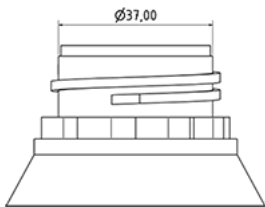

B40 cap black with seal EPE

General Information

Ordering numbers : J125-I004V21J1079006

Weight : 6.000 gr

Neck : G079 (B40V cap with tamper evident ring)

Standard packaging : V21

1200 pieces per carton / 36000 pieces per pallet

- pieces loose in the boxes
- 30 Boxes C3
- 1 pallet 100 X 120

X : 38,6 cm - Y : 58,6 cm - Z : 30,7 cm

Media

Components

1 - Bouchon B40 noir non jointe

Material : MAT.HOSTALEN GD4755

Color : C004 (Noir)

2 - Joint EPE D 39 mm