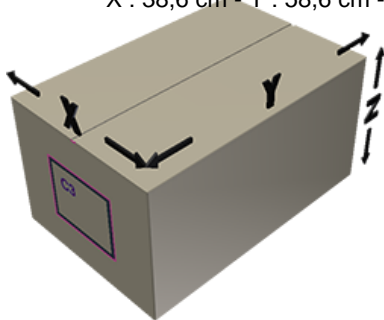

B40 cap black with seal EPE

General Information

Ordering numbers : J125-I004V21J1079006

Weight : 6.000 gr

Neck : G079 (B40V cap with tamper evident ring)

Standard packaging : V21

1200 pieces per carton / 36000 pieces per pallet

- pieces loose in the boxes
- 30 Boxes C3
- 1 pallet 100 X 120

X : 38,6 cm - Y : 58,6 cm - Z : 30,7 cm

Media

Components

1 - Bouchon B40 noir non jointe

Material : MAT.HOSTALEN GD4755

Color : C004 (Noir)

2 - Joint EPE D 39 mm