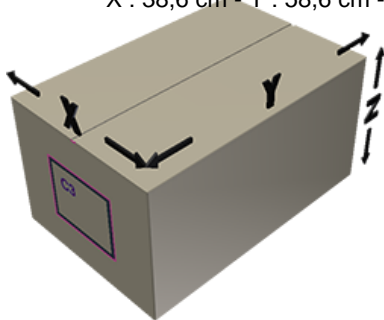

Cap 28/400 white with seal

General Information

Ordering numbers : J025-I069V21J1035002

Weight : 2.000 gr

Neck : G035 (Low ring neck 28/400 round screwing thread)

Standard packaging : V21

5000 pieces per carton / 150000 pieces per pallet

- pieces loose in the boxes
- 30 Boxes C3
- 1 pallet 100 X 120

X : 38,6 cm - Y : 58,6 cm - Z : 30,7 cm

Media

Components

1 - Bouchon 28/400 blanc non jointe

Material : MAT.HOSTALEN GD4755

Color : C669 (Blanc)

2 - Joint D 26 mm

Material : JOINT ORDINAIRE EPE

Color : C000 (Nat.)