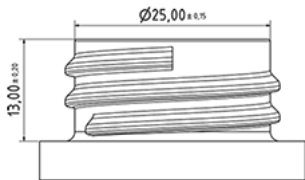

Cap 28/400 white with seal

General Information

Ordering numbers : J025-I069V21J1035002

Weight : 2.000 gr

Neck : G035 (Low ring neck 28/400 round screwing thread)

Standard packaging : V21

5000 pieces per carton / 150000 pieces per pallet

- pieces loose in the boxes
- 30 Boxes C3
- 1 pallet 100 X 120

X : 38,6 cm - Y : 58,6 cm - Z : 30,7 cm

Media

Components

1 - Bouchon 28/400 blanc non jointe

Material : MAT.HOSTALEN GD4755

Color : C669 (Blanc)